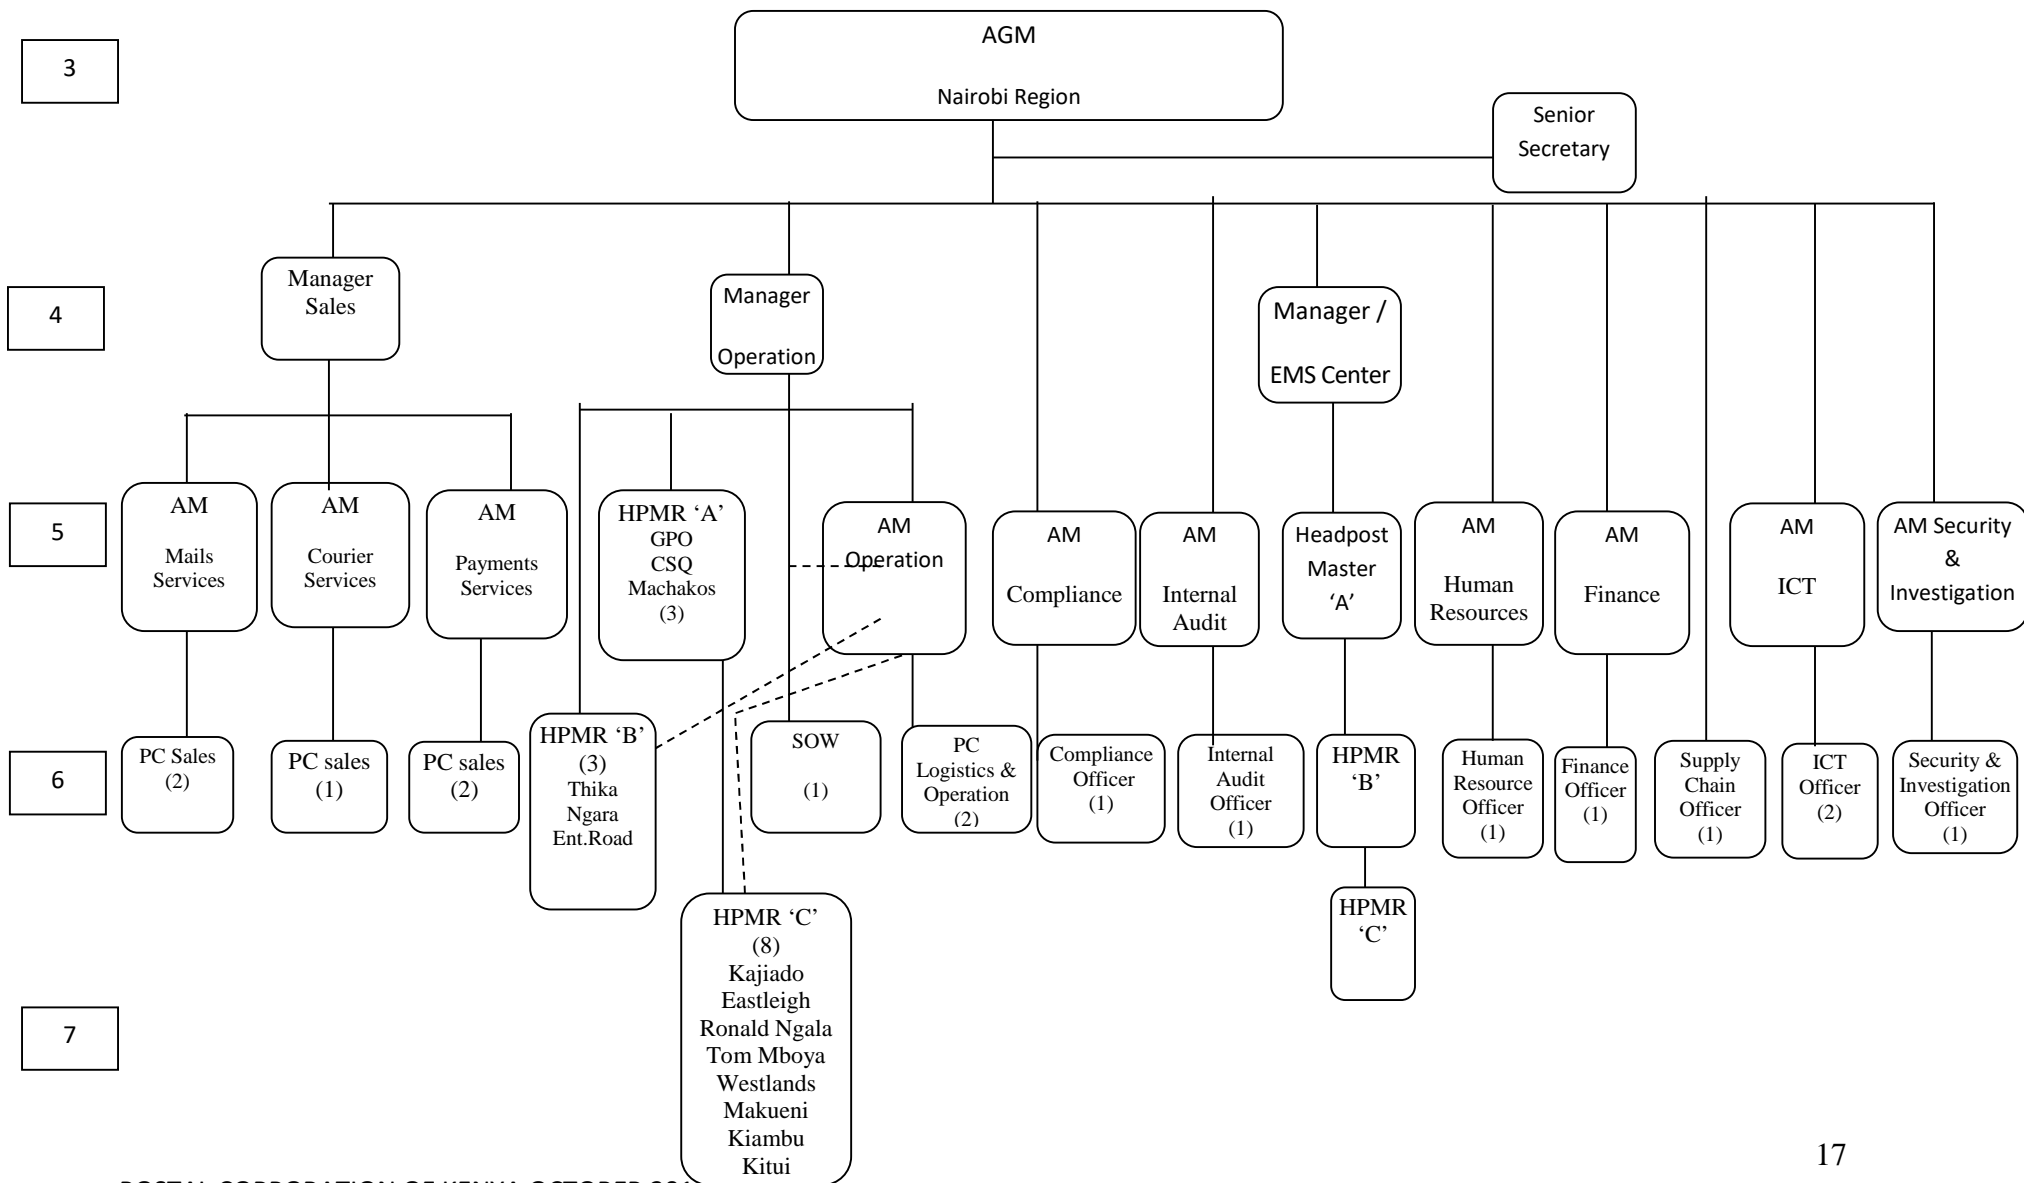

4

Manager
Legal Services

5

Asst Manager
Legal Services

Asst Manager Board Affairs &
Admin

6/7

Legal Officer
(1)

Insurance Officer
(1)

SUPPLY CHAIN MANAGEMENT

JOB GRADE

4 / 3

Manger
Supply Chain
Management

5

Asst Manager
Stores

Asst Manager
Supply Chain

6/7

Supply Chain Officer
Stores
(1)

Supply Chain Officer
(3)

NAIROBI REGION

COAST REGION

WESTERN REGION

CENTRAL REGION

NORTHERN REGION

NYANZA REGION

UPPER EASTERN REGION

CENTRAL RIFT REGION

NORTH RIFT REGION

4

5

6

7